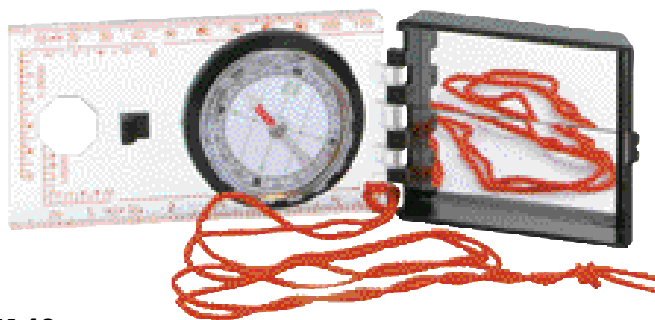

Compasses

27030

Liquid Filled Pin-On Compass

- Tough plastic construction
- Compass always stays upright when pinned on
- Luminous dial
- Blister card

27040

Wrist Compass

- Waterproof and impact resistant
- Adjustable hook 'n' loop wrist strap
- Liquid filled
- Luminous dial
- Blister card

27050

Plastic Lensatic Compass

- High-impact plastic case
- Luminous dial
- Blister card

27110

Marching Compass

- Rugged metal case
- Liquid filled
- Floating luminous dial
- Blister card

27120

Metal Lensatic Compass

- Durable metal case
- Liquid filled
- Floating luminous dial
- Blister card

27130

Multi-Function Compass

- High-impact plastic case
- Liquid filled
- Thermometer
- Signal whistle
- Lanyard
- Blister card

27140

Orienteering Map Compass

- Sighting mirror
- Transparent base with built-in magnifying glass for easier map navigation
- Luminous pointer
- Liquid filled needle capsule
- Vee sight
- Millimeter and inch scales
- Protective locking cover
- Lanyard
- Blister card